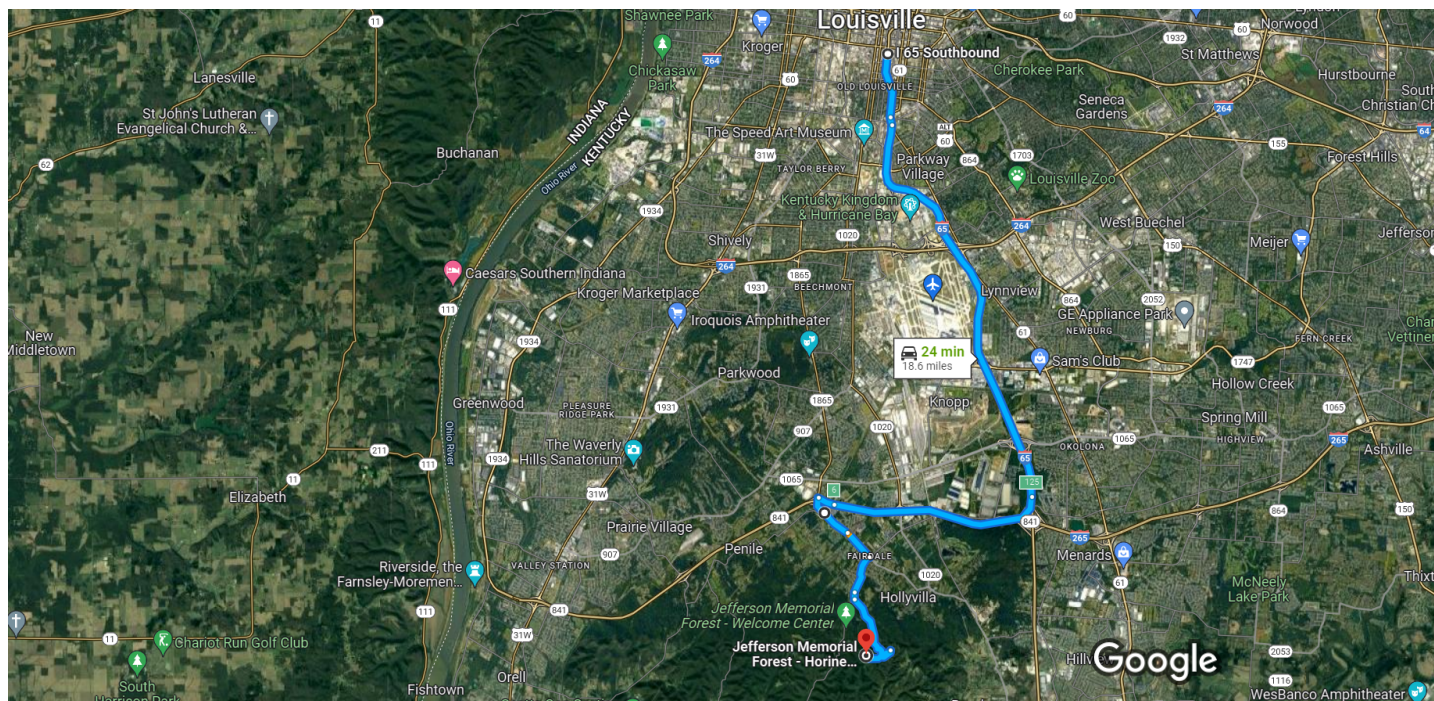

I-65 Southbound, Louisville, KY 40202 to Jefferson Memorial Forest - Horine Conference Center, 12408 Holsclaw Hill Rd, Fairdale, KY 40118 Drive 18.6 miles, 24 min

Imagery ©2022 TerraMetrics, Map data ©2022 2 mi

**I-65 Southbound**  
 Louisville, KY 40202

Take I-65 Southbound S and KY-841 W/Gene Snyder Fwy to New Cut Rd. Take exit 6 from KY-841 W/Gene Snyder Fwy

- 14 min (14.0 mi)
- ↑ 1. Head south on I-65 Southbound S
- 1.2 mi
- ↑ 2. Continue onto KY-61 S/I-65 Southbound S
- 0.2 mi
- ↑ 3. Continue onto I-65 Southbound S
- 8.1 mi
- ↘ 4. Use the right 2 lanes to take exit 125 to merge onto KY-841 W/Gene Snyder Fwy
- 4.1 mi
- ↘ 5. Take exit 6 to merge onto New Cut Rd
- 0.3 mi

Continue on New Cut Rd to your destination

- 11 min (4.6 mi)
- ↑ 6. Merge onto New Cut Rd
- 0.9 mi

7. Continue onto W Manslick Rd  
0.6 mi
8. At the traffic circle, take the 1st exit onto Mitchell Hill Rd  
0.8 mi
9. Slight left to stay on Mitchell Hill Rd  
0.1 mi
10. Turn left onto Holsclaw Hill Rd  
1.5 mi
11. Sharp right  
0.5 mi
12. Turn right  
**i** Destination will be on the right  
0.1 mi

**Jefferson Memorial Forest - Horine Conference Center**

12408 Holsclaw Hill Rd, Fairdale, KY 40118

These directions are for planning purposes only. You may find that construction projects, traffic, weather, or other events may cause conditions to differ from the map results, and you should plan your route accordingly. You must obey all signs or notices regarding your route.